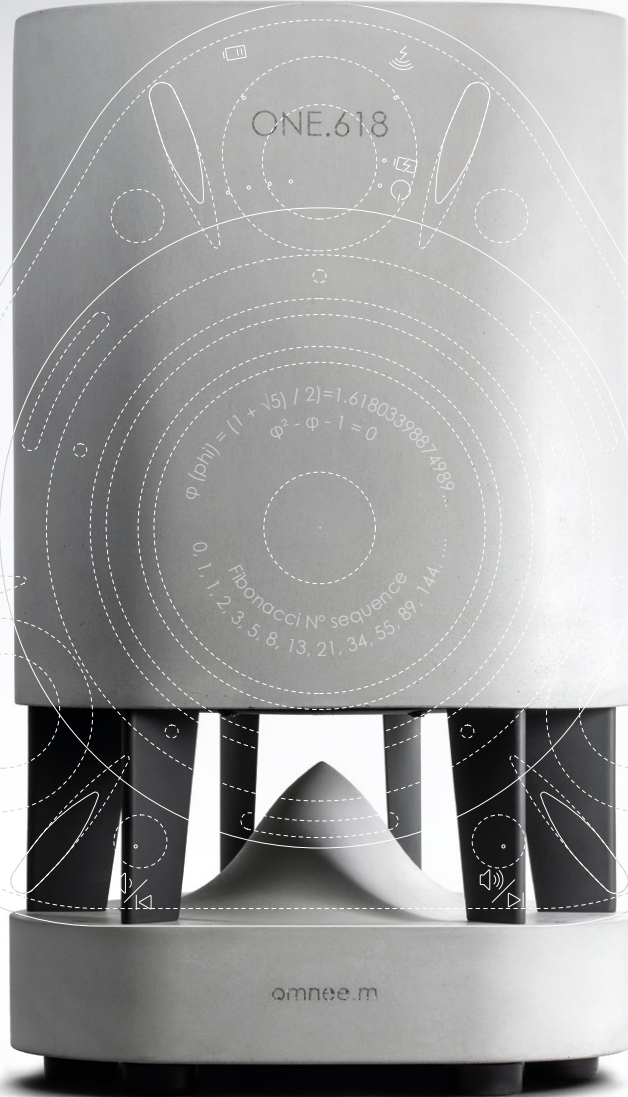

ONE.618[®]
| THE SHAPE OF SOUND |

DISCOVER THE

omnee.m

Omnidirectional Active Loudspeaker

A Symphonic Fusion of Science & Design

The ONE.618 **omnee.m** is a sculptural masterpiece that blends seamlessly with your space, enveloping you in breathtaking 360° sound.