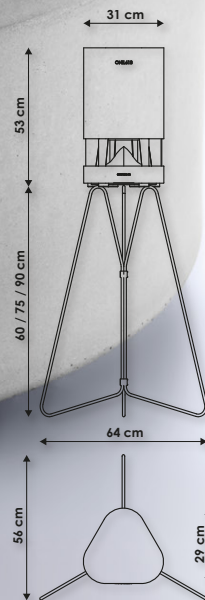

Dimensions

- Speaker: (H)53cm × (W)31cm × (D)29cm, 24kg
- Stand: (H)60/75/90cm, portable or fixed

Customer Care

Enjoy peace of mind with our:

- Comprehensive warranty
- White-glove service
- Dedicated after-sales support